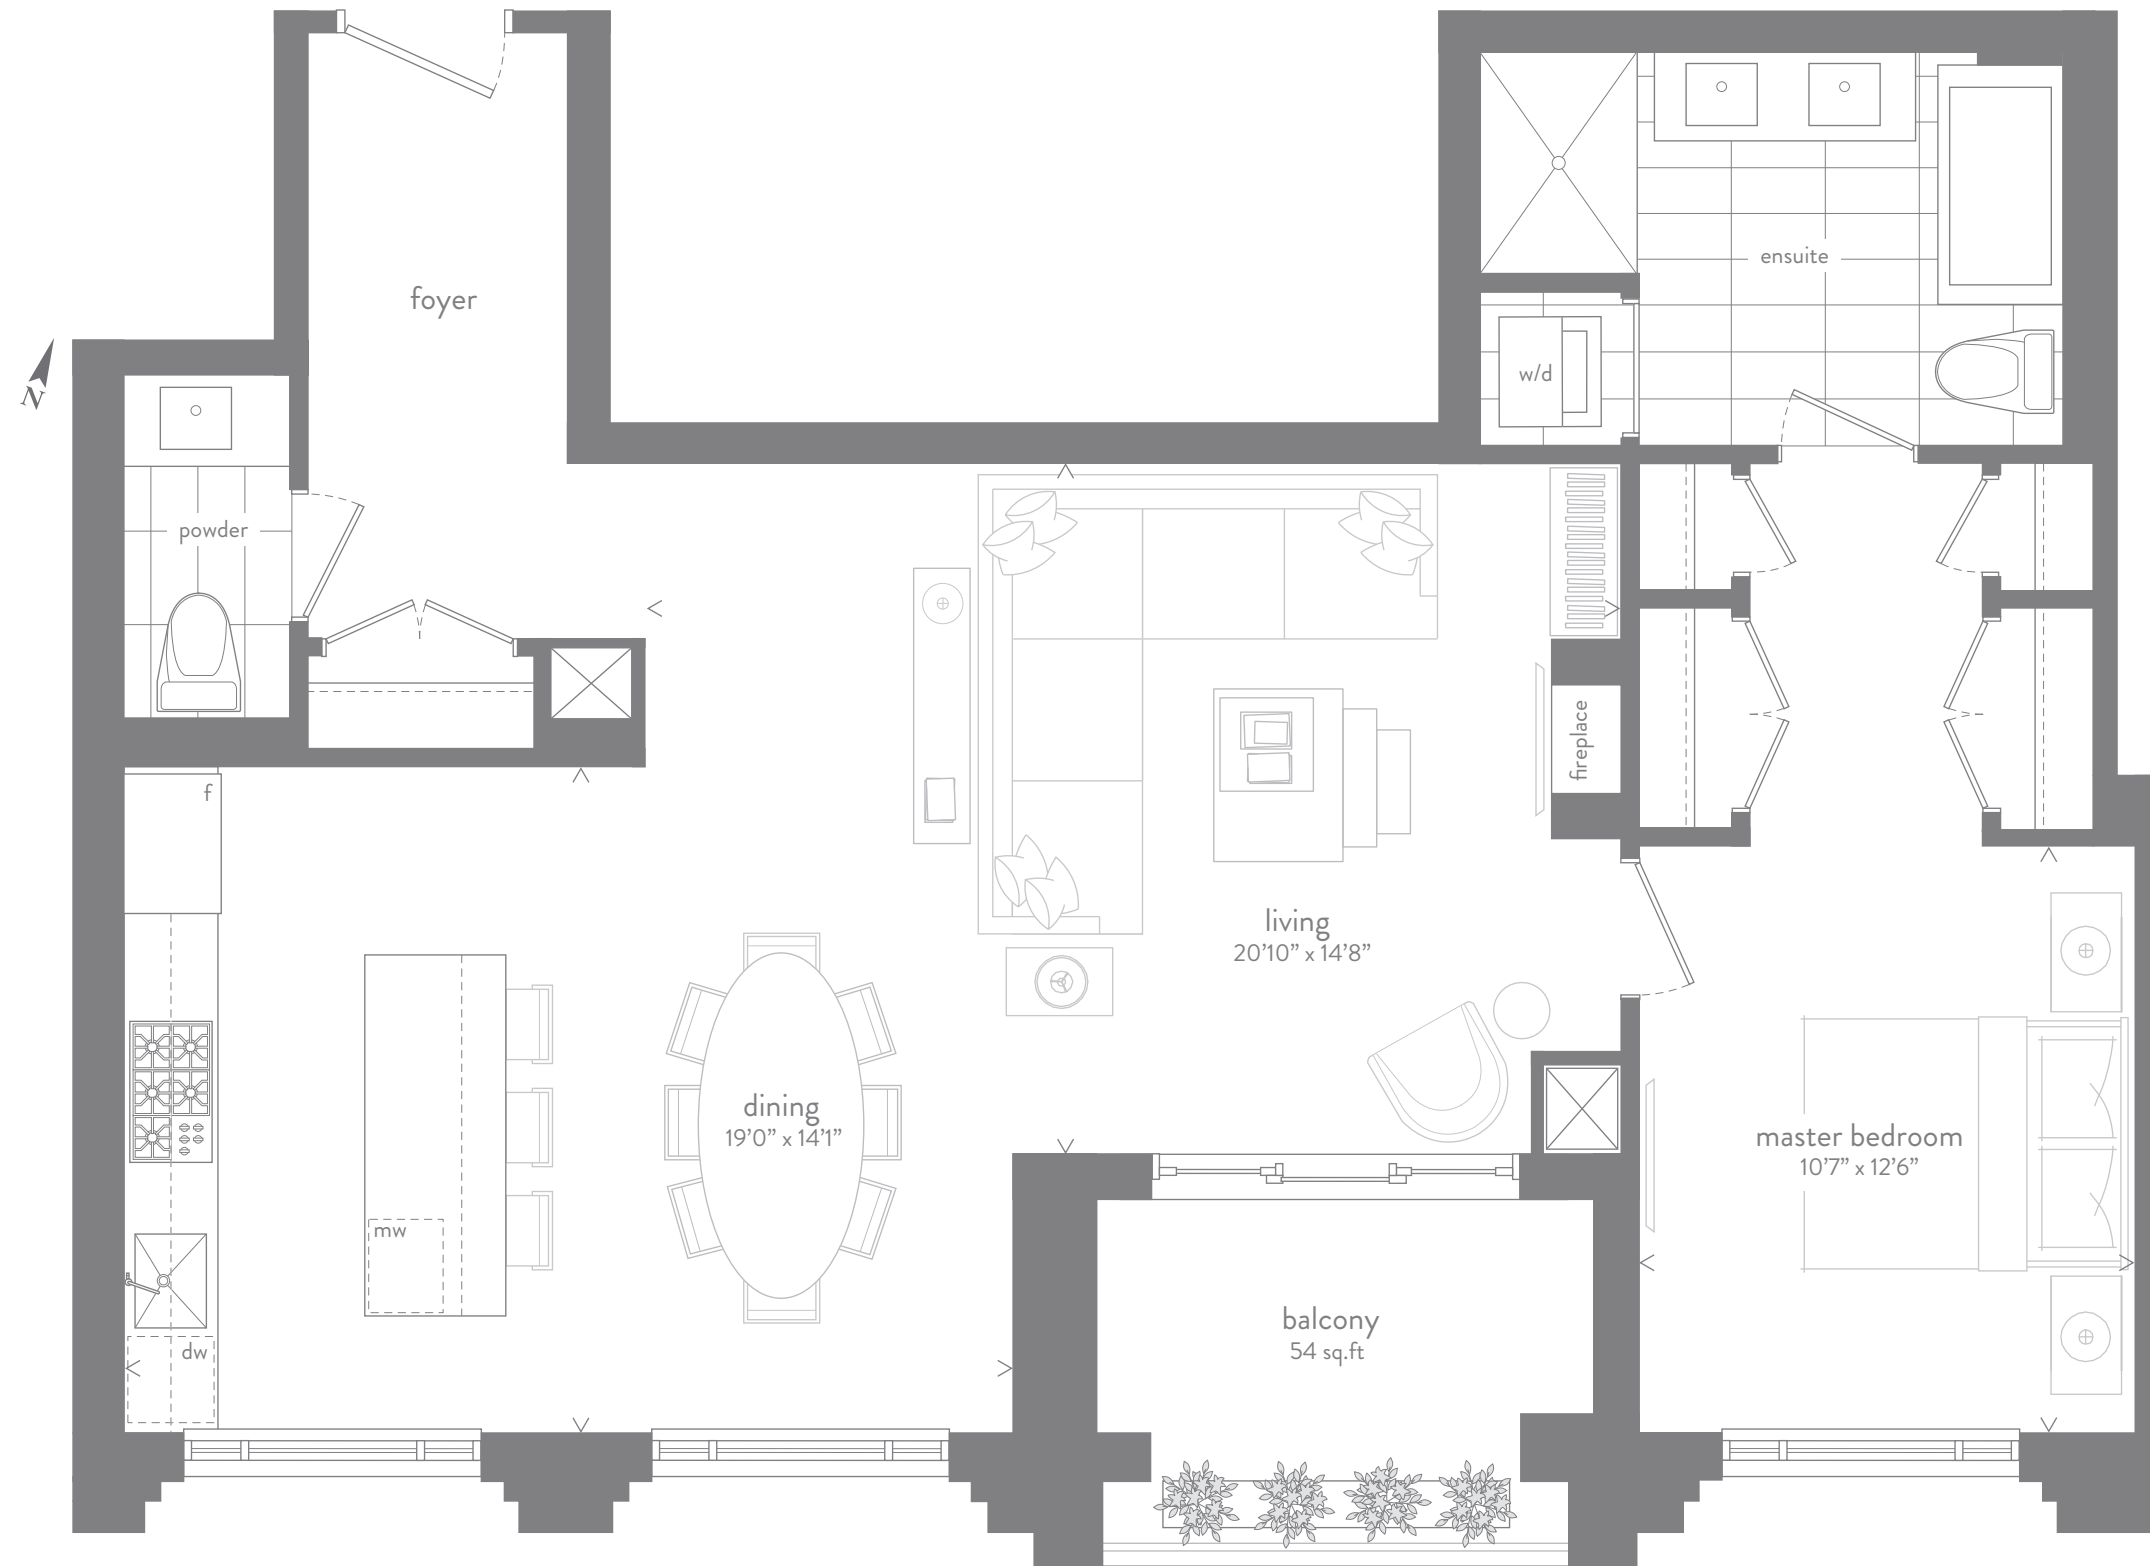

THE ALBERT

One Bedroom
with One and a Half Bathrooms
1,088 sf plus 54 sf Balcony

2ND FLOOR

Sizes and specifications are subject to change without notice. E.&O.E.