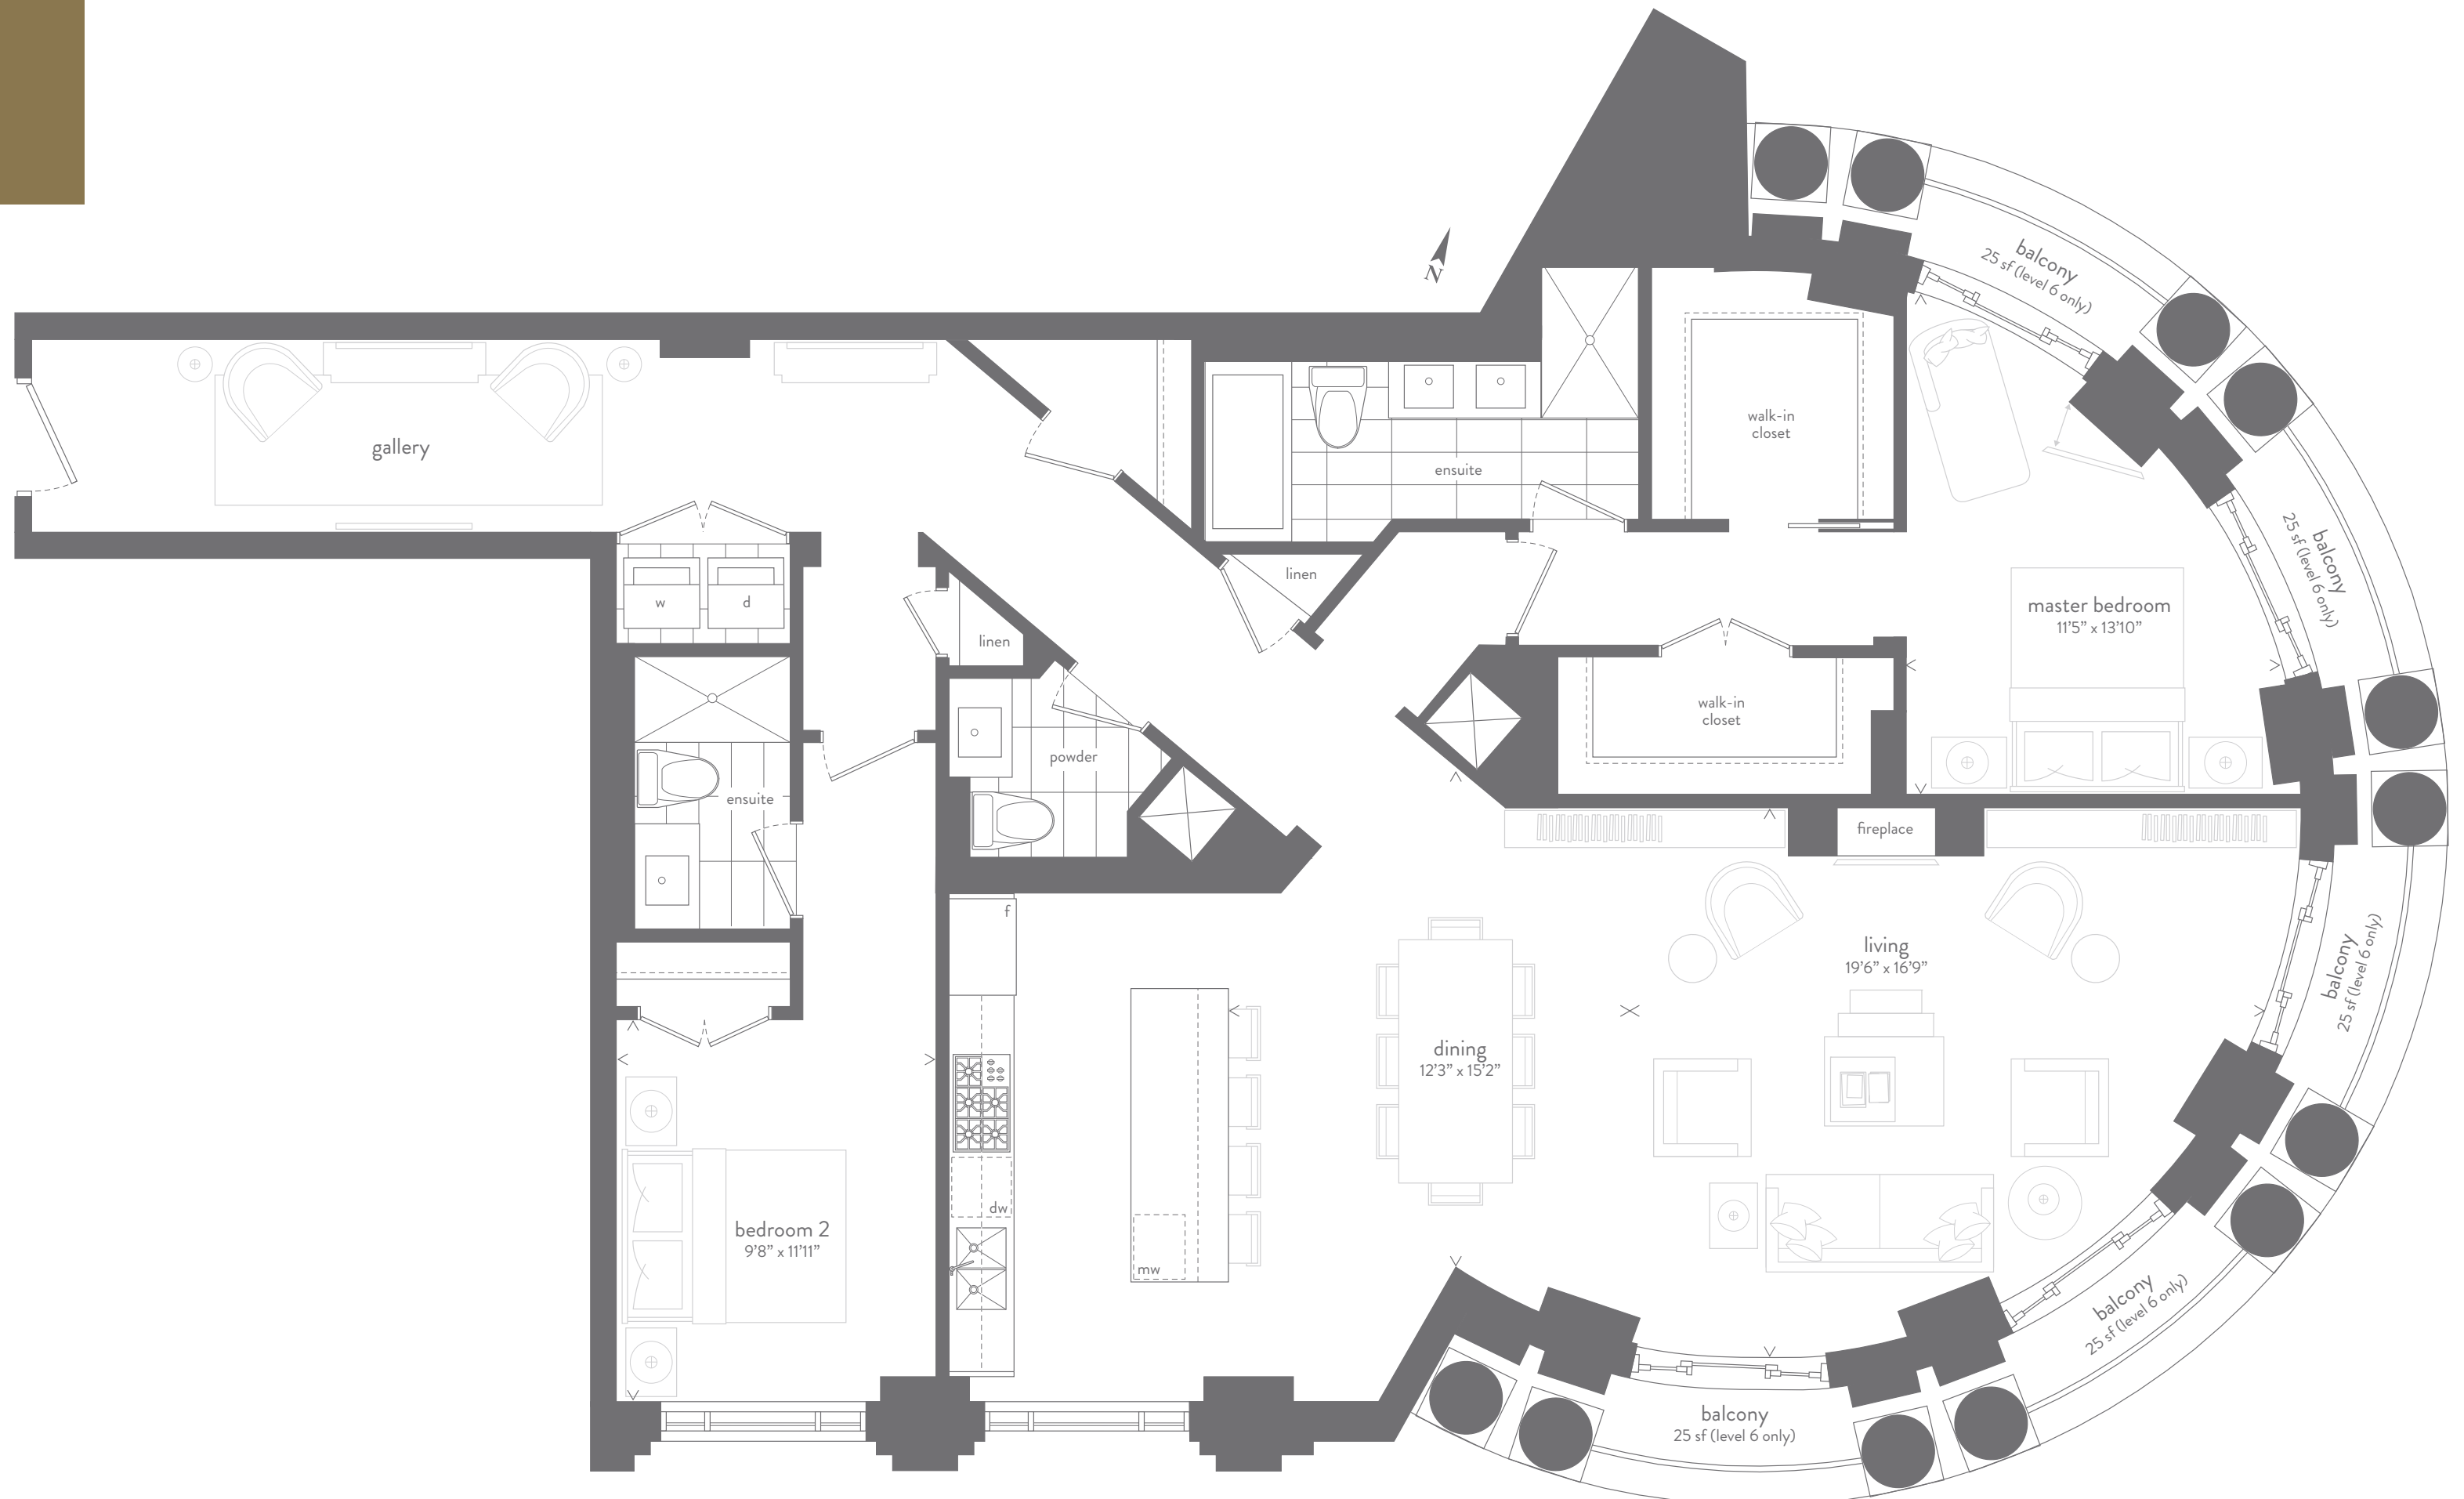

THE CATHERINE

Two Bedroom Residence
with Two and a Half Bathrooms
1,868 sf plus 125 sf Balconies

7TH FLOOR

6TH FLOOR