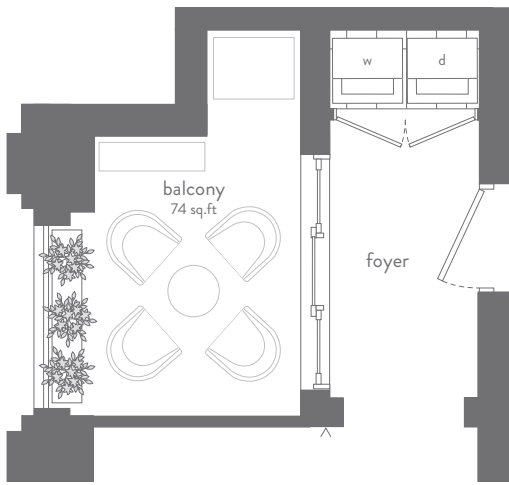

THE EDWARD

One Bedroom and Den/Library Residence
with Two Bathrooms
1,325 sf plus 51 sf Balcony

OPTION 2
One Bedroom
1,251 sf plus 125 sf Balconies