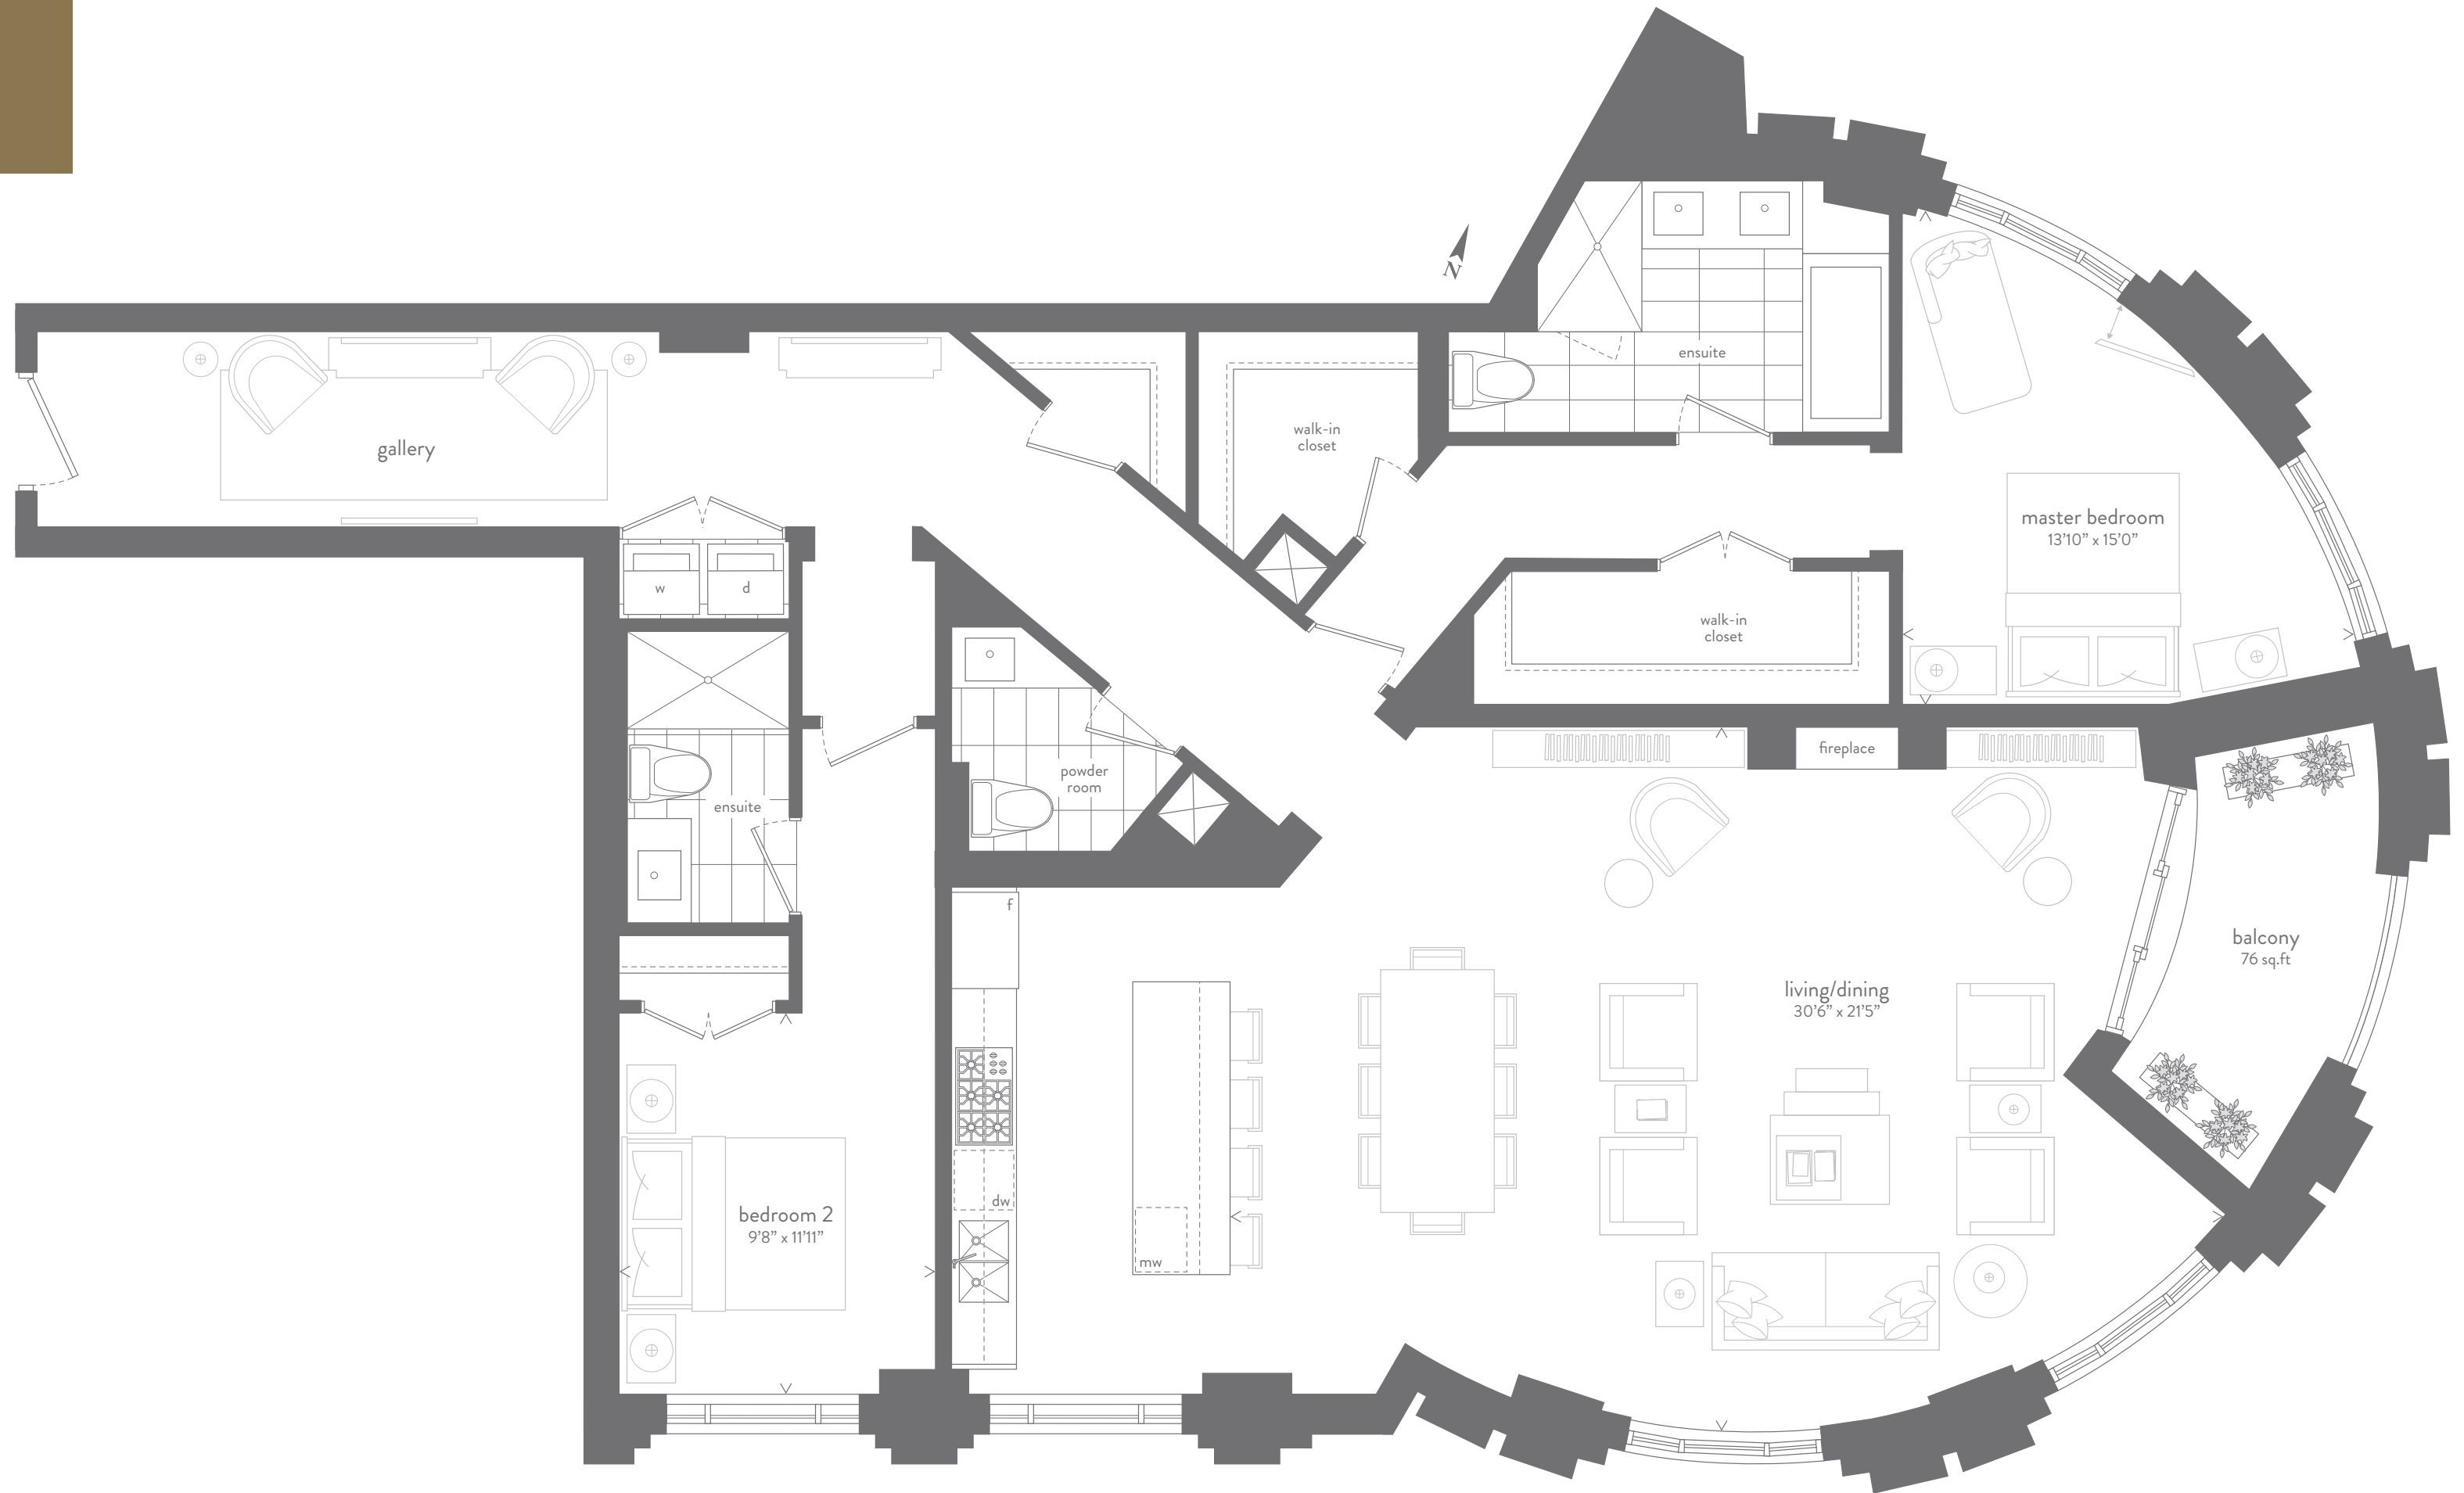

# THE ELIZABETH

Two Bedroom Residence  
with Two and a Half Bathrooms  
1,986 sf plus 76 sf Balcony

4TH AND 5TH FLOOR

3RD FLOOR

Sizes and specifications are subject to change without notice. E.&O.E.