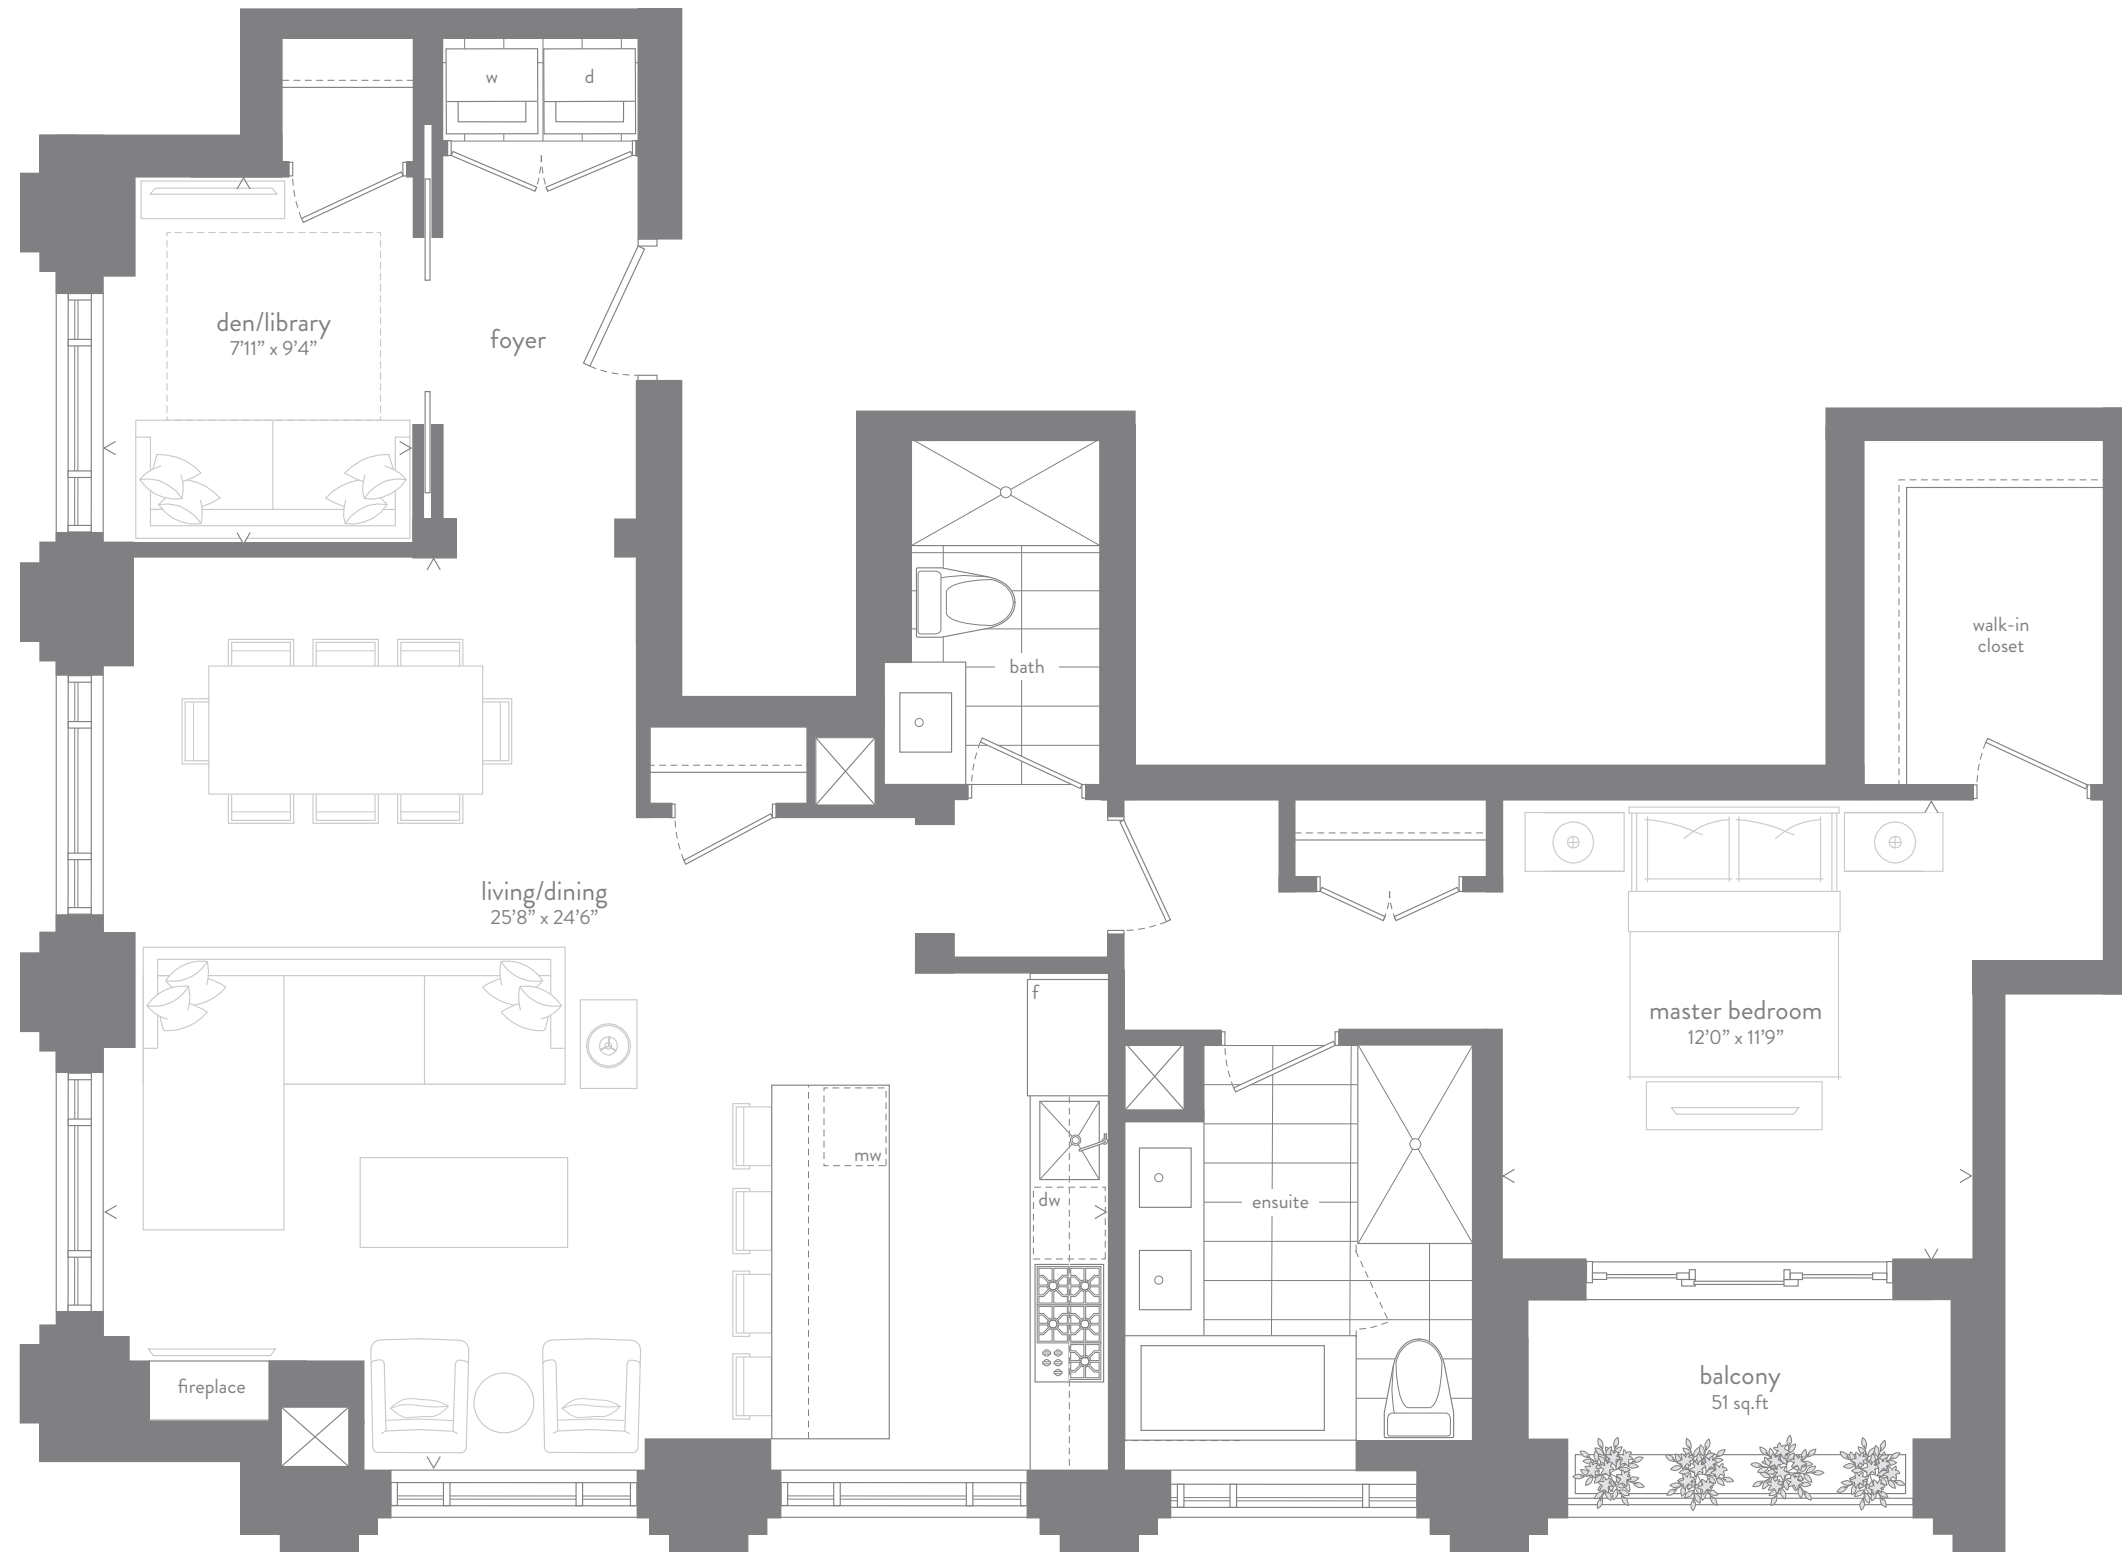

THE EDWARD

One Bedroom and Den/Library Residence

1,325 sf plus 51 sf Balcony

7TH FLOOR

6TH FLOOR

4TH AND 5TH FLOORS