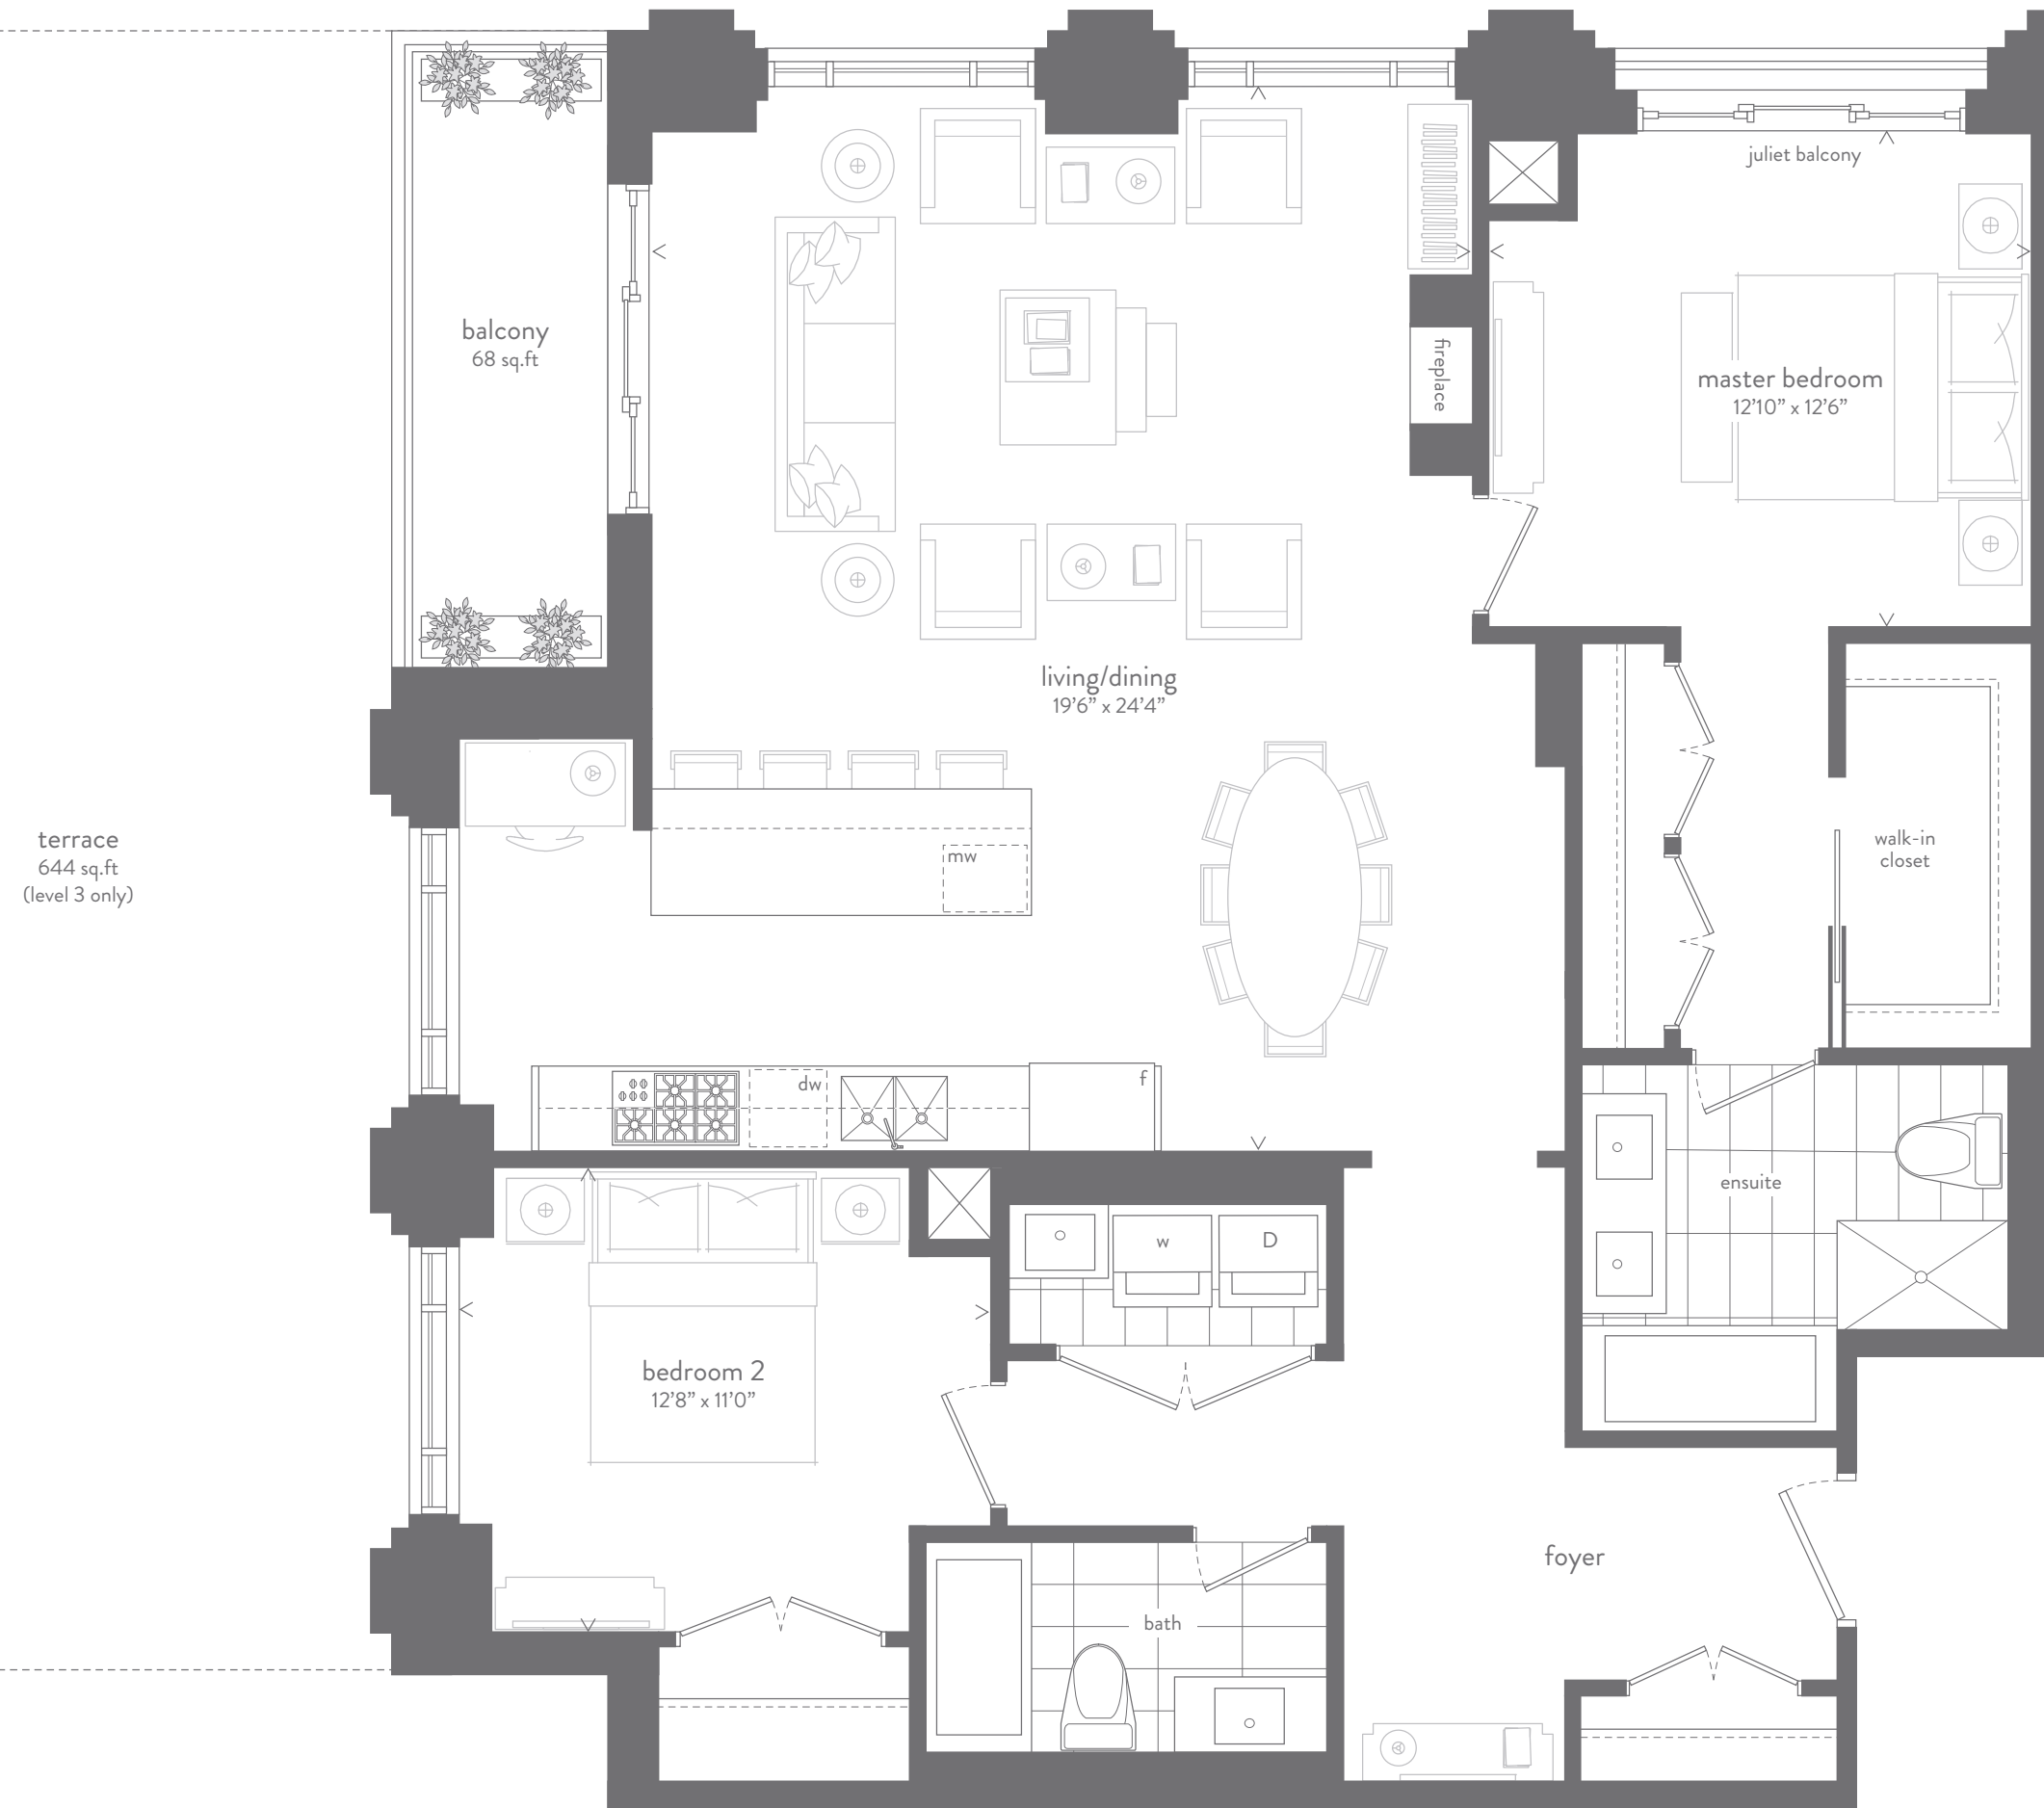

THE HENRY

Two Bedroom Residence
with Two Bathrooms
1,505 sf plus 68 sf Balcony

4TH AND 5TH FLOOR

3RD FLOOR